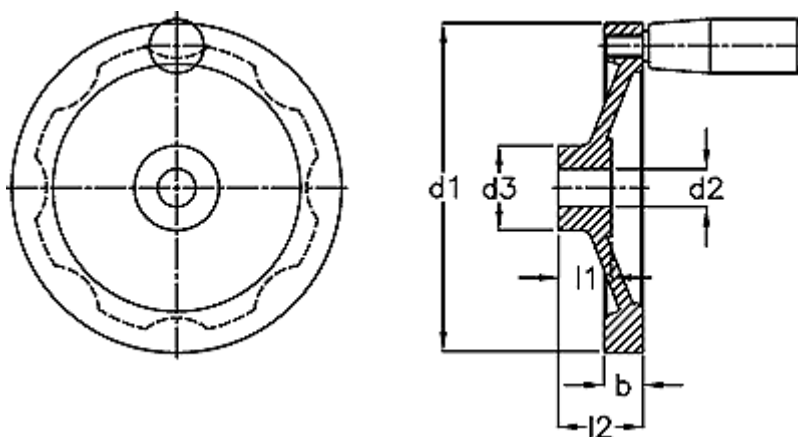

Article number: 20348306

Description: E+G Handwheel
GN 321.5-140-K14-D-ZI

Measures

b	= 21
d1	= 140
d2 H7	= 14
d3	= 33
l1	= 20
l2	= 48.0